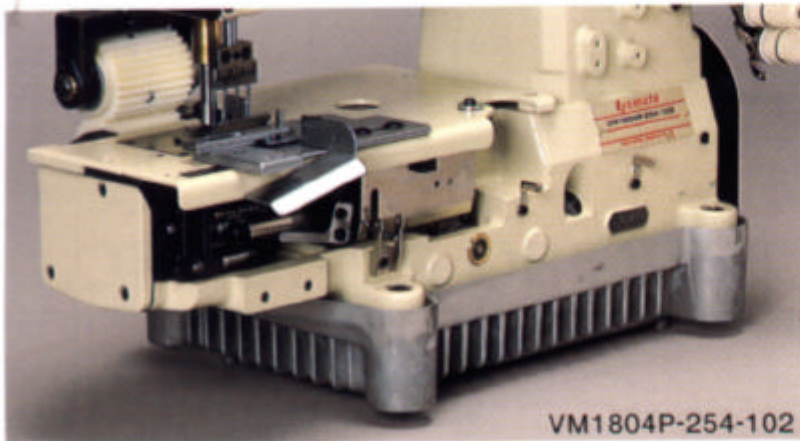

Jamato

VM1800 CLASS

LOOPER IN LINE OF FEED, WITH REAR PULLER,
MULTI-NEEDLE DOUBLE CHAINSTITCH MACHINE

FOR ATTACHING WOVEN ELASTIC BAND

AT THE WAIST OF JOGGING PANTS, ETC.

FOR ATTACHING ELASTIC BAND AT THE WAIST OF JOGGING PANTS, ETC.

Cylinder bed, looper in line of feed, double chainstitch machine with looper uncoupling device for easy threading, push button stitch length regulator and puller feed.

VM1804P-254-102

REAR PULLER

Standard(Gear Type) Extra(Plain Nylon)

Sewing speed : up to 4500 s.p.m.

stitch length : 1.4~3.6mm

needle : UY113GS

needle stroke : 33mm

adjustment of feeding : push button system

lubrication : automatic lubrication

● Model with NG

The machine without needle gauge parts(Stitch Plate, Presser Foot and Feed Dog) is available on request for various purposes. Please refer to under classification table.

MODEL CLASSIFICATIONS

MODEL	Number of Needle	Needle Gauge (mm)	Machine with Folder	Machine with Roller	Type of folding	Use
VM1802P-222-001	2	22.2	No	No		For making front facing of dress shirts, blouses, pajamas, etc.
VM1802P-382-001	2	38.2	No	No		
VM1804P-254-102	4	25.4	Yes	Yes		For attaching elastic band at the waist of jogging pants, etc.
VM1804P-254-003	4	25.4	No	No		