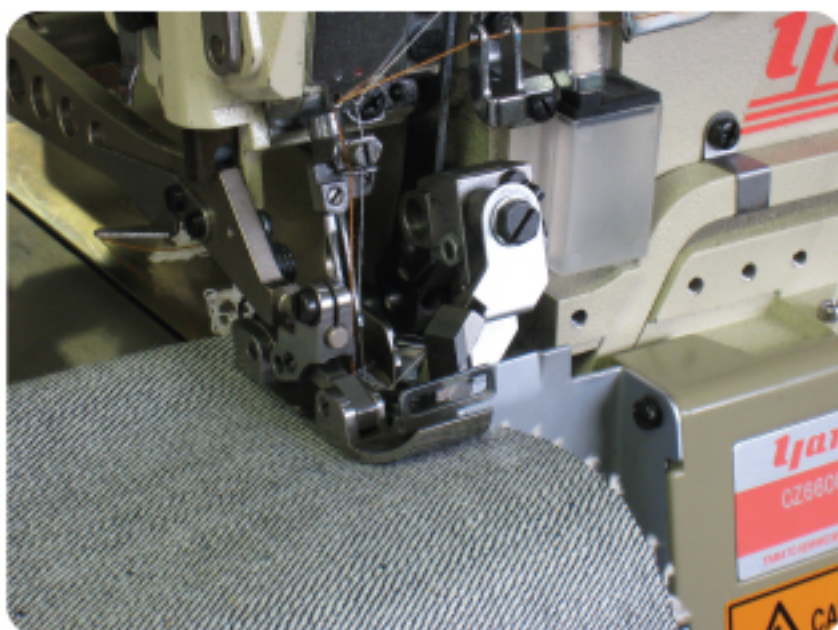

Yamato®

CZ6600-31

Safety Stitch Machine for Heavyweight Fabric

Powerful Feeding Performance and Neat Stitch Formation Ensures Stress-free Operation!

■ Powerful !

Its powerful feeding performance reduces operators' stress in sewing.

■ Neat Stitch Formation!

The machine can make neatly tightened, but durable stitches.

■ Long Life!

Yamato's unique "Non-Stain" technology ensures sufficient lubrication for smooth machine run, without worrying about oil stain.

■ Specifications

DC27 2	5	5	5,6,7	2-5	10,6 - 1,3	5	6,000

YAMATO SEWING MACHINE MFG. CO., LTD.

<http://www.yamato-sewing.com>

HEAD OFFICE

4-12, 4-CHOME, NISHI-TENMA, KITA-KU, OSAKA, 530-0047, JAPAN

TEL:+81-6-6384-5821 / FAX:+81-6-6384-7185 / E-mail: export-dept@yamato-sewing.com

YAMATO U.S.A. INC.

TEL:+1-803-548-0334/FAX:+1-803-548-0405

YAMATO EUROPE GmbH.

TEL:+49-40-355347-0/FAX:+49-40-354371/E-mail: sales@yamato.de

YAMATO (HONG KONG) CO., LTD.

TEL:+852-2721-0251/FAX:+852-2723-0444/E-mail: yamato@yamato-sewing.com.hk

雅濱模(香港)有限公司 东莞代表处

TEL:+86-769-86231363/FAX:+86-769-86231362

大和缝纫机(宁波)有限公司

TEL:+86-574-86800518,86800558/FAX:+86-574-86800555/E-mail: marketing@yamato-china.com

大和缝纫机制造株式会社 青岛事务所

TEL:+86-532-85783175/FAX:+86-532-85783172

大和缝纫机制造株式会社 上海事务所

TEL:+86-21-64400017,64400019/FAX:+86-21-64400021

YAMATO SINGAPORE PTE LTD.

TEL:+65-6287-1955/FAX:+65-6287-1028/E-mail: sales@yamato-sewing.com.sg

M/S. YAMATO SINGAPORE PTE LTD., INDIA LIAISON OFFICE (TIRUPUR BRANCH) TEL:+91-421-4333701/FAX:+91-421-4333702/E-mail: yamato-sewing@airtelbroadband.in

M/S. YAMATO SINGAPORE PTE LTD., INDIA LIAISON OFFICE (DELHI BRANCH) TEL:+91-11-41803280/FAX:+91-11-40574681

YAMATO SINGAPORE PTE LTD., BANGLADESH LIAISON OFFICE TEL:+88-02-8991864/FAX:+88-02-8991865